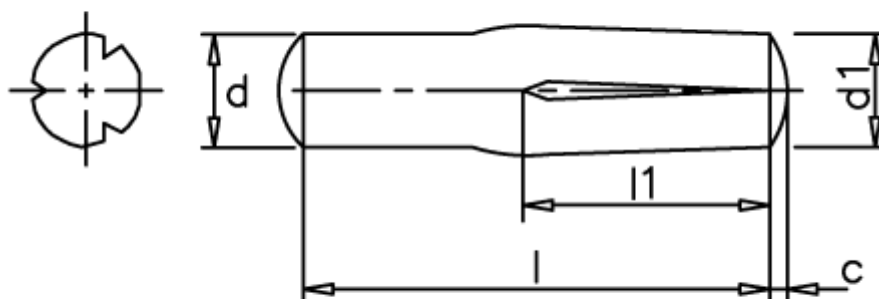

Article number: 080422041

Description: KLEE Slotted pin S4 2x6  
Stainless 1.4305

## Measures

---

c	= 0,3
d	= 2.0
d1	= 2.10
l1	= 1/2 l
Length	= 6